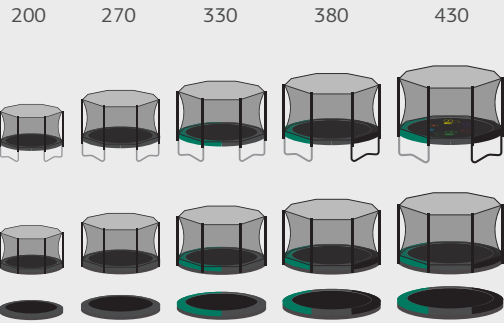

Trampoline Range 2026

Favorit
+ Safety Net Comfort

Champion
+ Safety Net Deluxe / DLX XL

Elite
+ Safety Net Deluxe / DLX XL

Pro Bouncer
+ Safety Net DLX XL

ROUND

GRAND

520

350 470 520

520

ULTIM

280 330 410

330 410 410 ECO 500

500

500 5x5

AIRTRACKS

HOME 300

300 x 100 x 10 cm

HOME 500

500 x 100 x 10 cm

SPORT 500

500 x 140 x 20 cm

ACCESSORIES & OTHERS

- BERG Fitness Trampoline
- BERG Pro Launcher
- BERG Hoppaa
- BERG Infinity Pods
- BERG Basketball TwinHoop
- BERG x GRT Spotting Mat / XL
- BERG AeroWall 2x2 BLK&GRY
- BERG Ladder M / L / Platform
- BERG Weather Cover Extra Black
- BERG Anchor Set