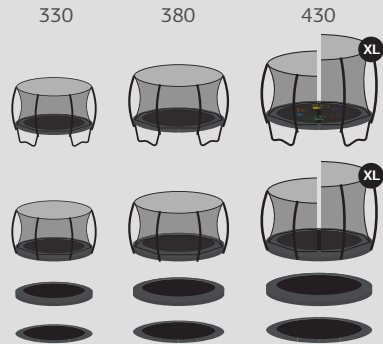

Trampoline Range 2026

Favorit
+ Safety Net Comfort

Champion
+ Safety Net Deluxe / DLX XL

Elite
+ Safety Net Deluxe / DLX XL

Pro Bouncer
+ Safety Net DLX XL

ROUND

GRAND

520

350 470 520

520

ULTIM

280 330 410

330 410 410 ECO 500

500

500 5x5

AIRTRACKS

HOME 300

300 x 100 x 10 cm

HOME 500

500 x 100 x 10 cm

SPORT 500

500 x 140 x 20 cm

ACCESSORIES & OTHERS

- BERG Fitness Trampoline
- BERG Pro Launcher
- BERG Hoppaa
- BERG Infinity Pods
- BERG Basketball TwinHoop
- BERG x GRT Spotting Mat / XL
- BERG AeroWall 2x2 BLK&GRY
- BERG Ladder M / L / Platform
- BERG Weather Cover Extra Black
- BERG Anchor Set