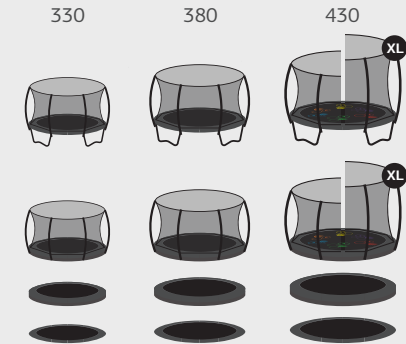

Trampoline Range 2026

Favorit
+ Safety Net Comfort

Champion
+ Safety Net Deluxe / DLX XL

Elite
+ Safety Net Deluxe / DLX XL

Pro Bouncer
+ Safety Net DLX XL

ROUND

GRAND

520

350 470 520

520

ULTIM

280 330 410

330 410 410 ECO 500

500

500 5x5

AIRTRACKS

HOME 300

300 x 100 x 10 cm

HOME 500

500 x 100 x 10 cm

SPORT 500

500 x 140 x 20 cm

ACCESSORIES & OTHERS

- BERG Fitness Trampoline
- BERG Pro Launcher
- BERG Hoppaa
- BERG Infinity Pods
- BERG Basketball TwinHoop
- BERG x GRT Spotting Mat / XL
- BERG AeroWall 2x2 BLK&GRY
- BERG Ladder M / L / Platform
- BERG Weather Cover Extra Black
- BERG Anchor Set